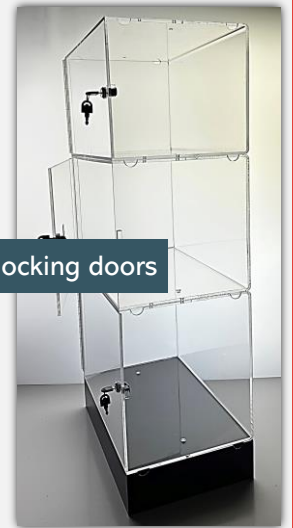

Optional customizable header available for all stackable displays

Hanging Side Caddy

6 1/2"W X 3 3/4"D x 4 1/2"H

Stackable Dump Bin

Triple

14"W X 11 1/2"D x 6 1/2"H

Double

9 3/8"W X 11 1/2"D x 6 1/2"H

Single

4 7/8"W X 11 1/2"D x 6 1/2"H

Floor Display

500+ 50ml bottle capacity

14 1/4"W X 12"D x 42"H
7 shelves \ 21 compartments

With or without locking doors

18"W X 12"D x 40"H
3 Tier Stackable

18"W X 12"D x 51"H
4 Tier Stackable

50ml Shelf Organizer

Large Shelf Tray
21"W X 20"D

Small Shelf Tray
21"W X 13"D

Gravity Feed

50ml Bottle

Smokeless Tobacco

3 Tier

8 3/4"W X 8 3/4"D x 19"H

4 Tier

8 3/4"W X 8 3/4"D x 25"H

3 Tier Adjustable

Quickly change shelf heights as needed

8 3/4"W X 8 3/4"D x 19"H

Suction Cup

Best Sellers!

NEW!