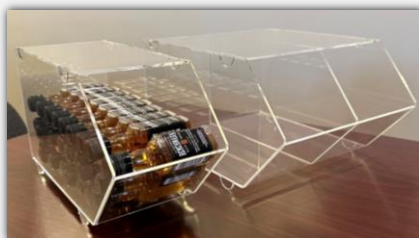

ACRYLIC RETAIL DISPLAYS

Convenience Store Product Line

Stackable Liquor Display

- Unique stackable design
- Stack up to 4 high
- Optimize countertop space
- Increase liquor sales

Convenient Pullout Tray

Large

21 1/2"W X 20 1/2"D x 5 3/4"H

Standard

21 1/2"W X 13 1/2"D x 5 3/4"H

Stackable Cubes

Standard

8 3/4"W X 9 3/8"D x 10"H

Short

8 3/4"W X 9 3/8"D x 6 1/2"H

Optional customizable header available for all stackable displays

Hanging Side Caddy

6 1/2"W X 3 3/4"D x 4 1/2"H

Stackable Dump Bin

Triple

14"W X 11 1/2"D x 6 1/2"H

Double

9 3/8"W X 11 1/2"D x 6 1/2"H

Single

4 7/8"W X 11 1/2"D x 6 1/2"H

Floor Display

500+ 50ml bottle capacity

14 1/4"W X 12"D x 42"H
7 shelves \ 21 compartments

With or without locking doors

18"W X 12"D x 40"H
3 Tier Stackable

18"W X 12"D x 51"H
4 Tier Stackable