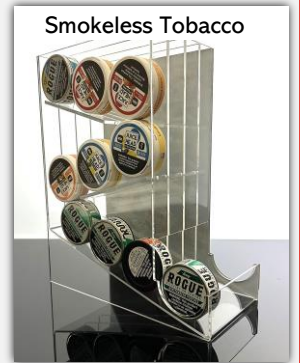

ACRYLIC RETAIL DISPLAYS

Convenience Store Product Line

Stackable Liquor Display

- Unique stackable design
- Stack up to 4 high
- Optimize countertop space
- Increase liquor sales

Convenient Pullout Tray

Large

50ml Shelf Organizer

Large Shelf Tray
21"W X 20"D

Small Shelf Tray
21"W X 13"D

Gravity Feed

50ml Bottle

Smokeless Tobacco

3 Tier

8 3/4"W X 8 3/4"D x 19"H

4 Tier

8 3/4"W X 8 3/4"D x 25"H

3 Tier Adjustable

Quickly change shelf heights as needed

8 3/4"W X 8 3/4"D x 19"H

Suction Cup

Best Sellers!

NEW!