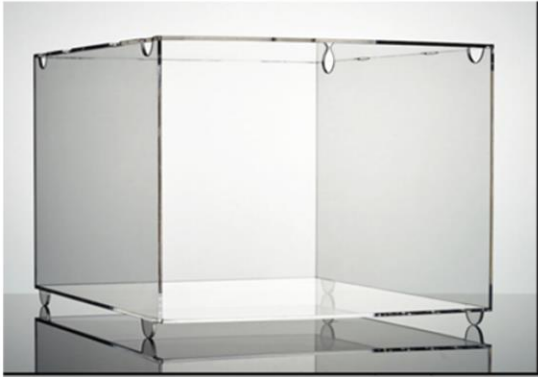

ACRYLIC RETAIL DISPLAYS

Convenience Store Product Line

Stackable Liquor Display

- Unique stackable design
- Stack up to 4 high
- Optimize countertop space
- Increase liquor sales

Convenient Pullout Tray

Large

21 1/2"W X 20 1/2"D x 5 3/4"H

Standard

21 1/2"W X 13 1/2"D x 5 3/4"H

Stackable Cubes

Standard

8 3/4"W X 9 3/8"D x 10"H

Short

8 3/4"W X 9 3/8"D x 6 1/2"H

Optional customizable header available for all stackable displays

Hanging Side Caddy

6 1/2"W X 3 3/4"D x 4 1/2"H

Stackable Dump Bin

Triple

14"W X 11 1/2"D x 6 1/2"H

Double

9 3/8"W X 11 1/2"D x 6 1/2"H

Single

4 7/8"W X 11 1/2"D x 6 1/2"H

Floor Display

500+ 50ml bottle capacity

14 1/4"W X 12"D x 42"H
7 shelves \ 21 compartments

With or without locking doors

18"W X 12"D x 40"H
3 Tier Stackable

18"W X 12"D x 51"H
4 Tier Stackable